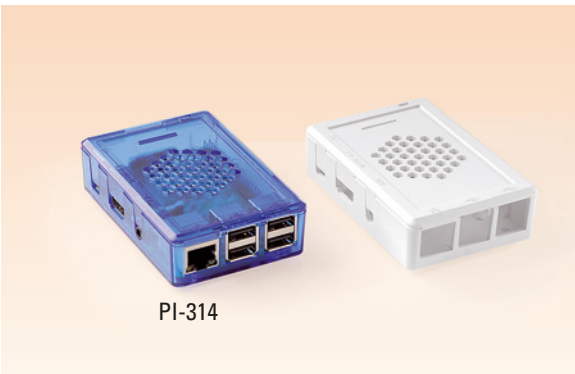

## RASPBERRY PI ENCLOSURES

**PI-312** 63 x 113 x 29 mm **RASPBERRY PI MODEL B ENCLOSURE**

MATERIAL	PC / ABS
COLOR	BLACK / WHITE / RED / CLEAR
PACKAGING	1 PCS/BOX

- COMPATIBLE WITH RASPBERRY PI MODEL B
- NOT COMPATIBLE WITH RASPBERRY PI MODEL B+, MODEL A+, MODEL 2
- RASPBERRY PI IS A TRADEMARK OF RASPBERRY FOUNDATION UK
- MODEL COMPATIBLE WITH MODEL B+ AND MODEL 2

**PI-314** 63 x 93 x 25 mm **RASPBERRY PI 3 MODEL B AND RASPBERRY PI MODEL 1 B+ ENCLOSURE**

MATERIAL	PC
COLOR	BLUE / CLEAR / BLACK / WHITE / GRAY
PACKAGING	1 PCS/BOX

- COMPATIBLE WITH RASPBERRY PI 3
- COMPATIBLE WITH RASPBERRY MODEL B AND RASPERRY 1 B+
- RASPBERRY PI IS A TRADEMARK OF RASPBERRY FOUNDATION UK